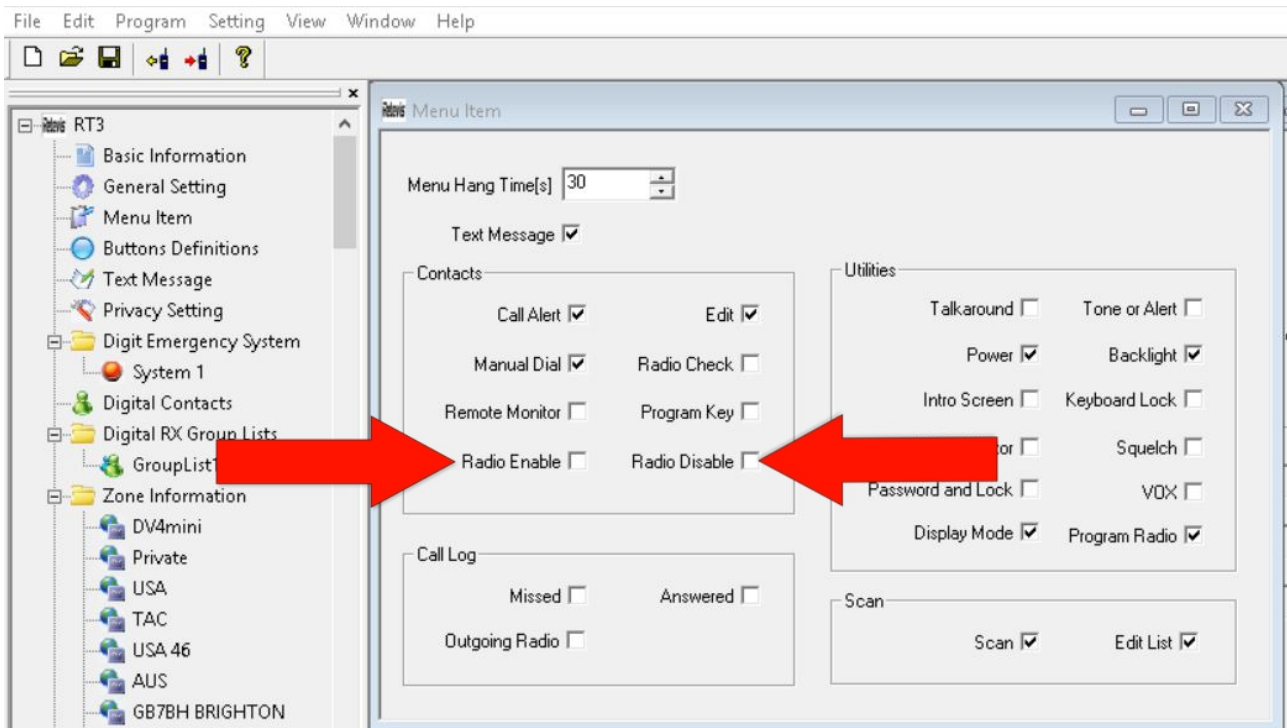

## How to Turn off DISABLE on MD380

Under Menu Item – Untick both boxes

Under Digital Emergency System – Untick all 3 Boxes