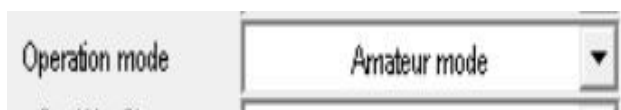

Digi Moni is missing in radio

Open the CPS and go to – Optional Settings – Other or Work Mode

Change to Amateur Mode

or

<http://tiny.cc/AnytoneDMR>